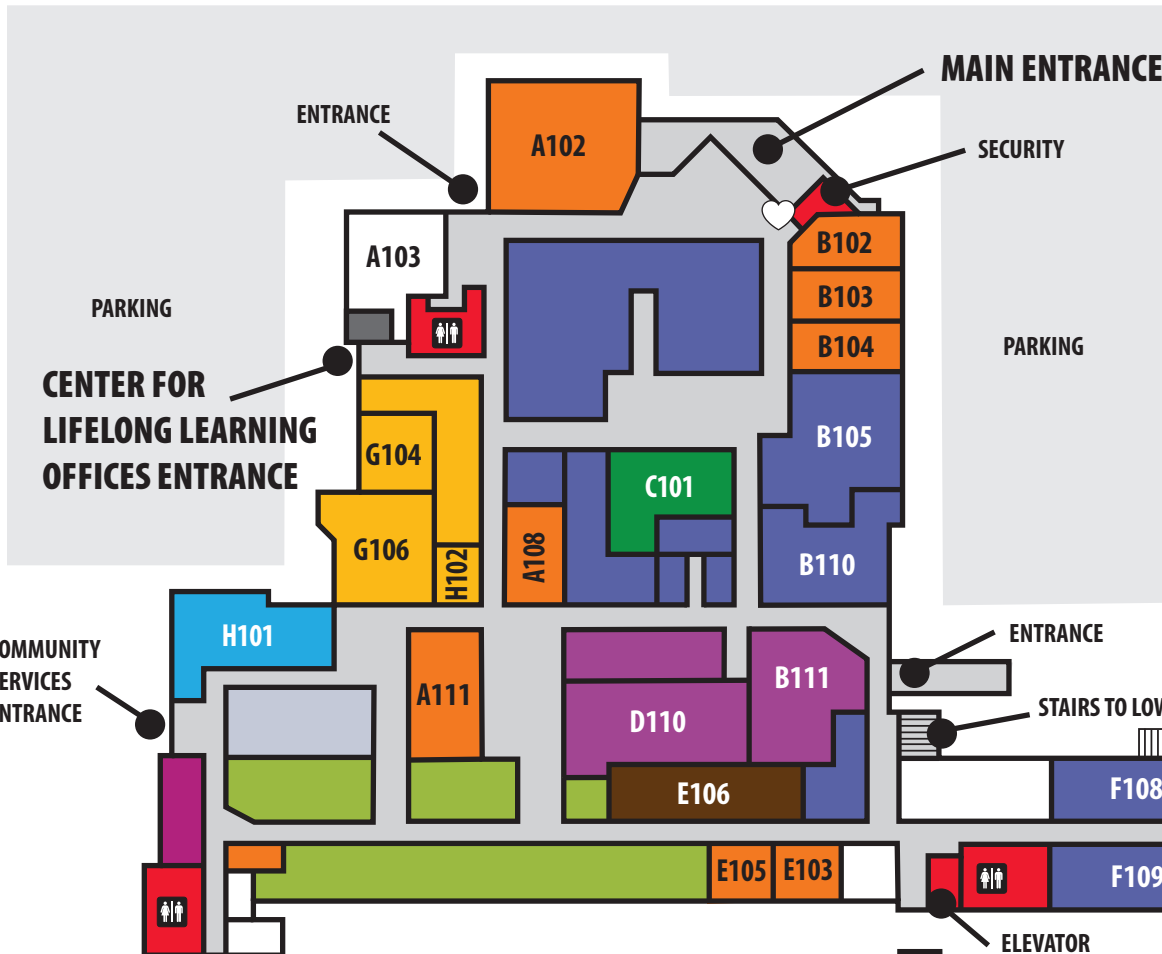

COCHISE COLLEGE

Downtown Center

EL CAMINO REAL

PARKING

E. WILCOX DRIVE

- Restroom & Elevators
- Center for Lifelong Learning
- Classroom
- Culinary (Lower Level)
- Academic Affairs
- Disabled American Veterans (DAV)
- Cochise College Foundation
- Downtown Café
- Cybersecurity
- Nursing/Allied Health
- Small Business Development Center
- Faculty Support
- Volunteer Interfaith Caregiver Program (VICaP)
- Workforce Services
- Virtual Reality

AED (Automated External Defibrillator) location

LOWER LEVEL